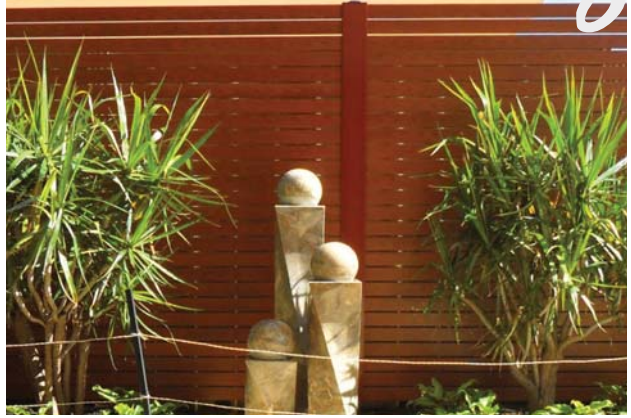

Aluminium Slats & Louvres

- No ongoing maintenance
- Environmentally friendly
- Won't warp or dry out in the sun
- Can't be damaged by termites or other insects
- Won't splinter or crack
- 10 year Interpon Warranty on wood grain coatings
- Coloured slats available in a wide range of colours
- Slats available in 100mm , 65mm and 38mm widths
- Adjustable or Fixed Louvres

Simply Stunning