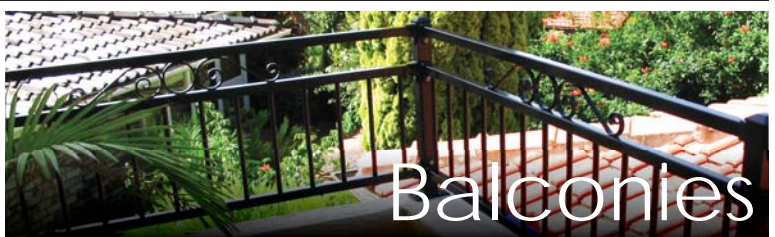

Pool & Decorative Fencing

- Wide range of designs and colours
- Complies with pool safety regulations
- Aluminium or Galvanised steel
- Made to measure
- Pool, Garden, Infill Panels, etc.

Gates

- Swing Gates, Single/Double
- Sliding Gates (Automated or Manual)
- Choice of locks
- Aluminium/Galvanised Steel/Slats

Custom Design

- Pool Filter Covers
- Gable Ends
- Screens
- Letter Box Panels

Security

- Heavy Duty Security Fencing and Gates

Balconies

- Great alternative to Wrought Iron
- Many designs

ious